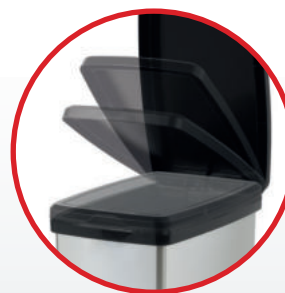

Pattumiera a pedale Moda Elite - *Moda Elite* - Pedal bin

8104763 40 L - 24,4 x 37 x h 59,3 cm 3

Soft closure