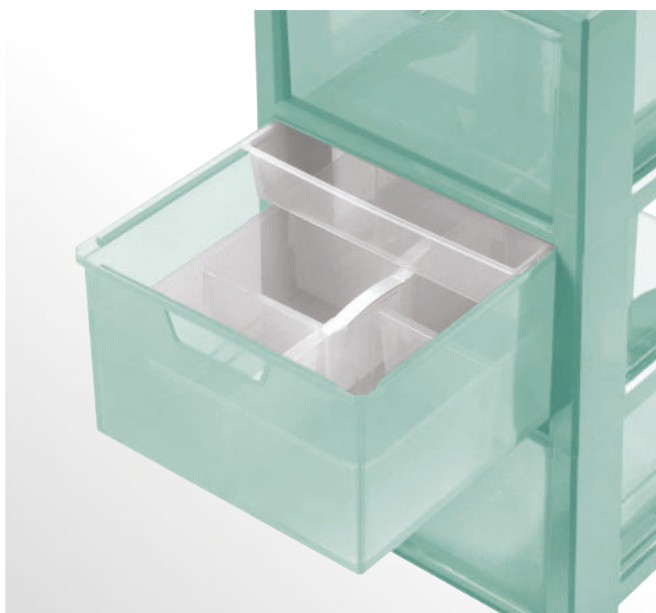

Linea - Cassettiera 4 cassetti con 1 organizer e vaschetta
Storage unit 4 drawers with 1 organizer and 1 sliding tray

8024057	32,5 x 35 x h 77,6 cm	1

● su ordinazione - pre order